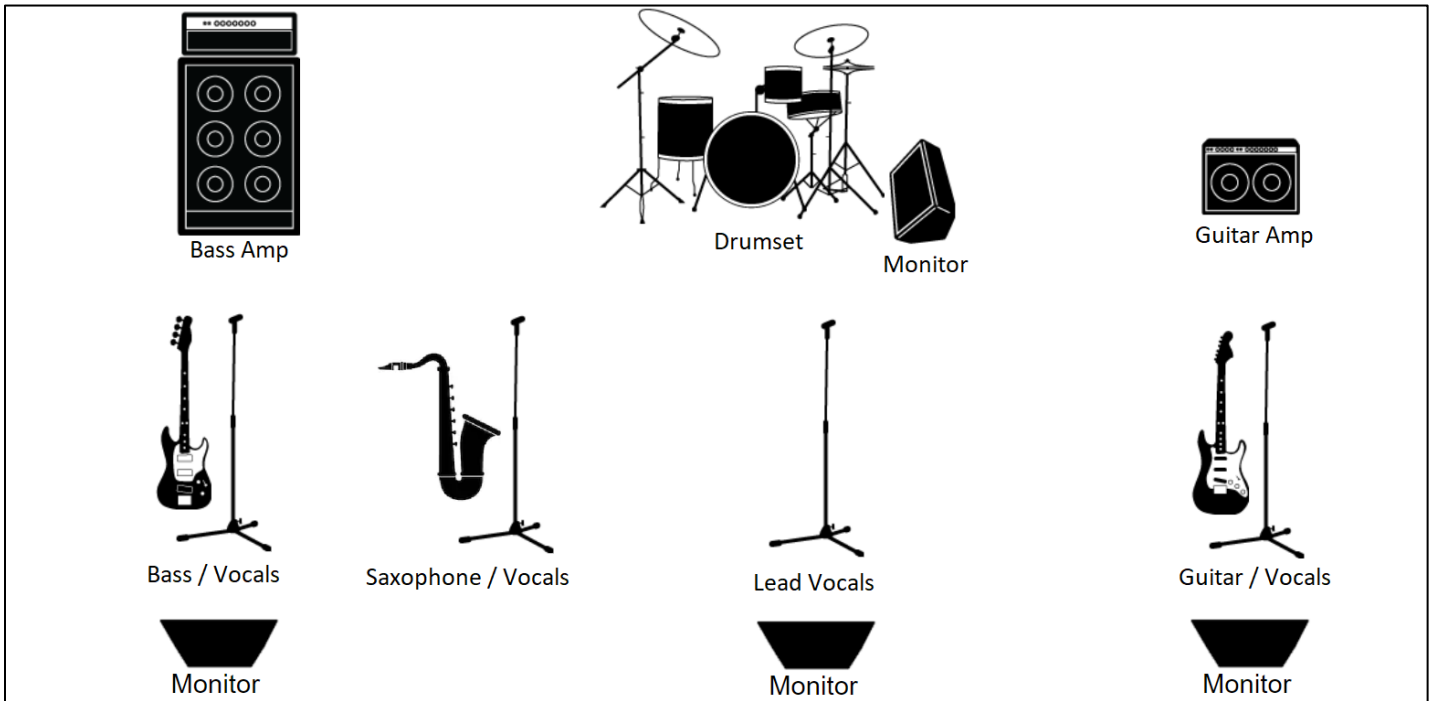

# Stage Plot

### INPUT LIST

1	Kick	8	Bass
2	Snare	9	Saxophone (wireless mic)
3	Rack Tom	10	Voc (Kurt) stage right
4	Floor Tom	11	Voc (Rosey) right center
5	OH Left	12	Voc (TJ) left center
6	OH Right	13	Voc (Hans) stage left
7	Guitar		

### NOTES:

- Flexible for monitors and drum mic setup
- Band will provide wireless mic for the saxophone